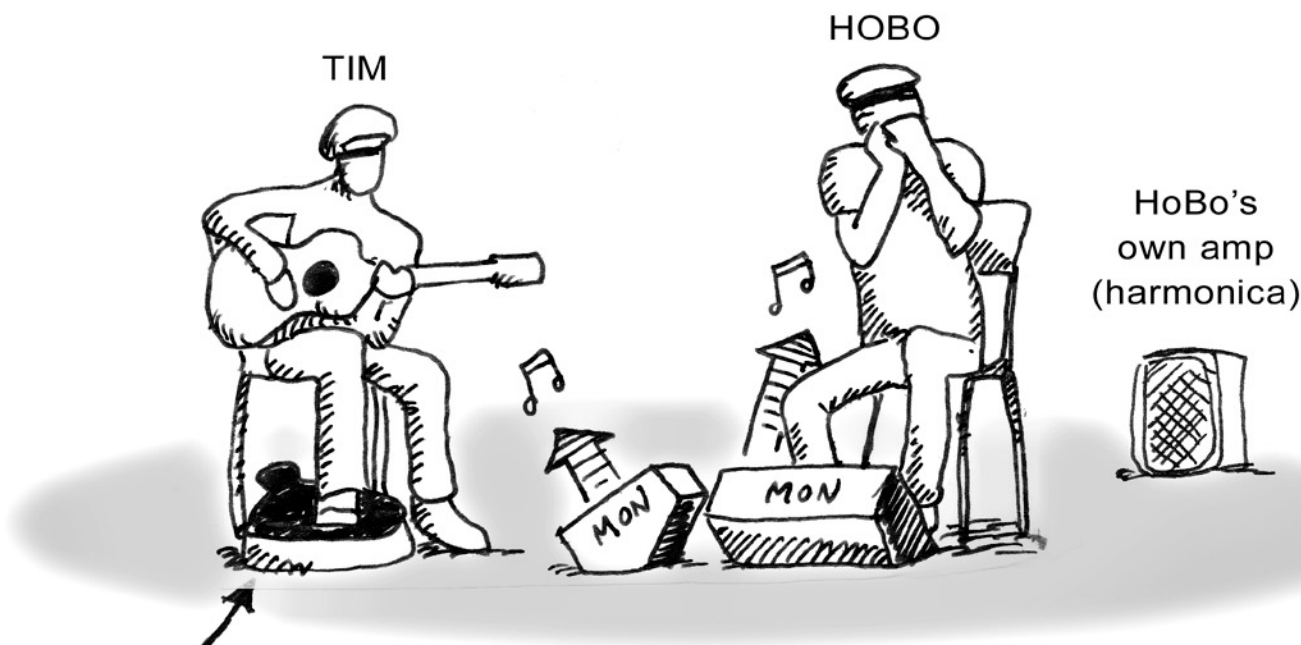

STAGE RIDER

TIM LOTHAR & HOLGER "HOBO" DAUB

NEEDS:

2 chairs, normal height, no armrests

2 monitors, if possible

2 vocal microphones w. stands

1 XLR cable (Tim has a mic in his guitarcase-stompbox)

1 guitar amp (fx. Fender Blues JR) and 1 DI-box